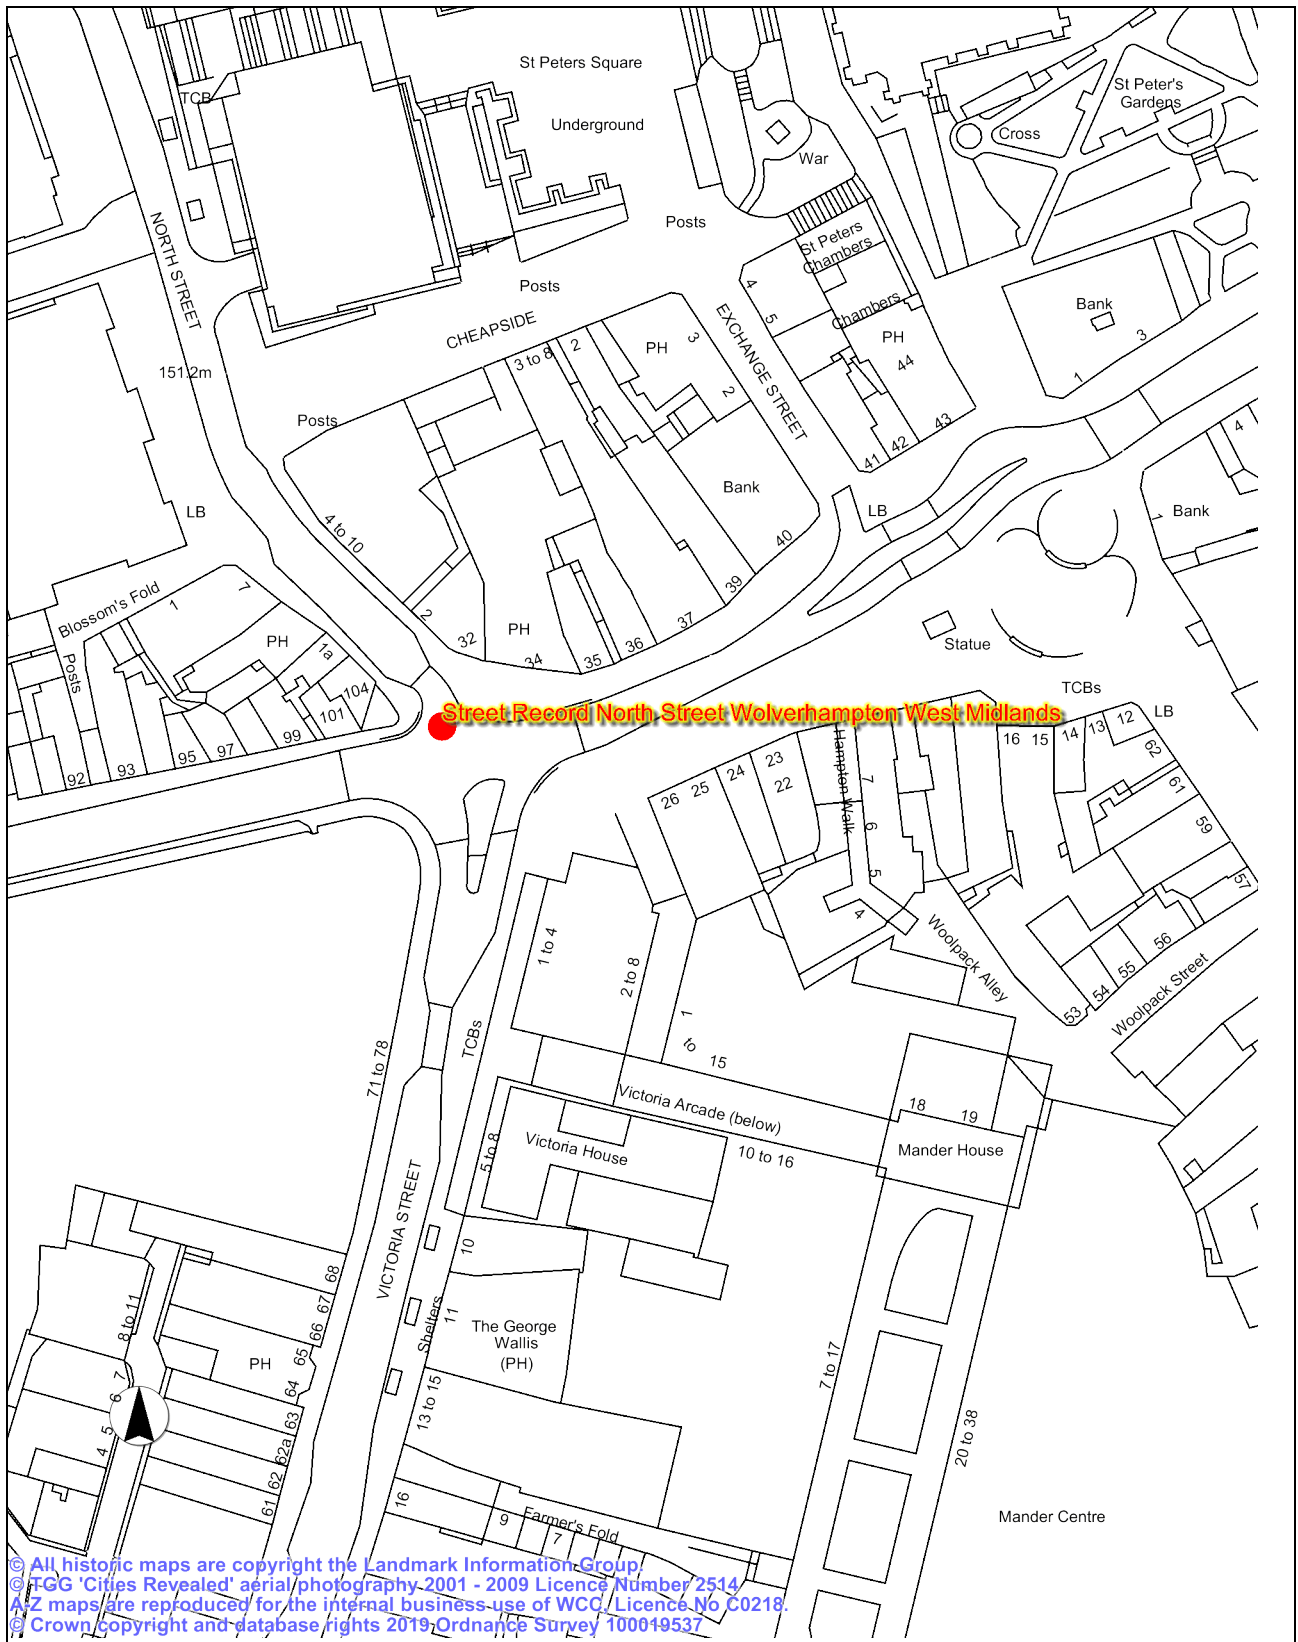

© All historic maps are copyright the Landmark Information Group.
 © TGG 'Cities Revealed' aerial photography 2001 - 2009 Licence Number 2514
 A-Z maps are reproduced for the internal business use of WCC, Licence No C0218.
 © Crown copyright and database rights 2019 Ordnance Survey 100019537

Asset Management
 Civic Centre
 St Peter's Square
 Wolverhampton
 WV1 1RL

Plan Produced 3.2.2020
 Scale 1:1,250

© All historic maps are copyright the Landmark Information Group.
 © TGG 'Cities Revealed' aerial photography 2001 - 2009 Licence Number 2514
 All maps are reproduced for the internal business use of WCC, Licence No C0218.
 © Crown copyright and database rights 2019, Ordnance Survey 100049537

Asset Management
 Civic Centre
 St Peter's Square
 Wolverhampton
 WV1 1RL

Plan Produced 3.2.2020
 Scale 1:1,250